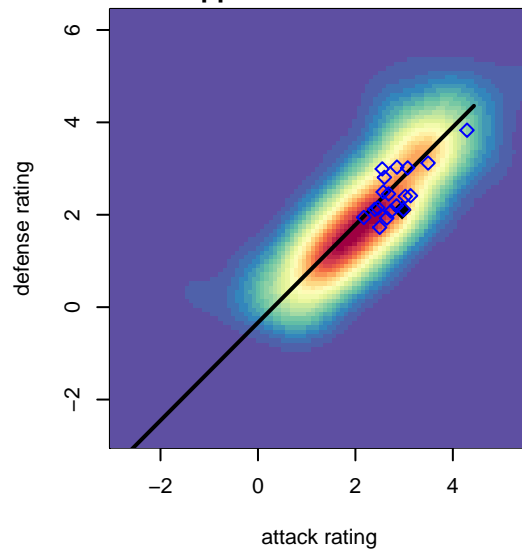

## FWFC Blue G02

Federal Way FC  
 Federal Way, WA  
 G02 total strength=1530  
 attack=19.26 defense=8.19  
 spr league = Win RCL G02 Div 2

alt names used:  
 FEDERAL WAY FC FWFC G02 BLUE (WA)  
 FEDERAL WAY FC FWFC G02 BLUE (WA)  
 FWFC G02 Blue  
 FWFC G02 Blue (A)  
 FWFC G02 Blue (A)  
 FWFC 02 Blue  
 FWFC G02 Blue (A)

**attack and defense variance (black dot)  
relative to other teams  
and top 10 in region**

**attack and defense rating  
relative to others at age  
and all opponents in last 13 months**

**attack and defense rating  
relative to others at age  
and all opponents in last 13 months**