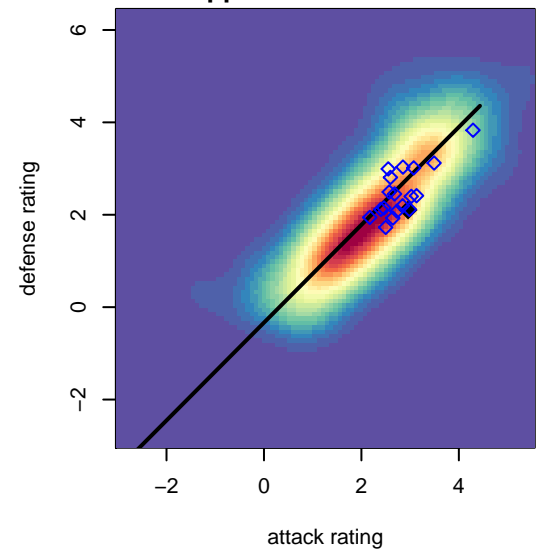

## FWFC Blue G02

Federal Way FC  
 Federal Way, WA  
 G02 total strength=1530  
 attack=19.26 defense=8.19  
 spr league = Win RCL G02 Div 2

alt names used:  
 FEDERAL WAY FC FWFC G02 BLUE (WA)  
 FEDERAL WAY FC FWFC G02 BLUE (WA)  
 FWFC G02 Blue  
 FWFC G02 Blue (A)  
 FWFC G02 Blue (A)  
 FWFC 02 Blue  
 FWFC G02 Blue (A)

**attack and defense variance (black dot)  
relative to other teams  
and top 10 in region**

**attack and defense rating  
relative to others at age  
and all opponents in last 13 months**

**attack and defense rating  
relative to others at age  
and all opponents in last 13 months**

**Performance relative to 13 month average**

**Performance relative to 13 month average**

Distribution of opponents  
 Red = Lose zone, Blue = Win zone, Green = Even  
 Black line separates win/lose zones