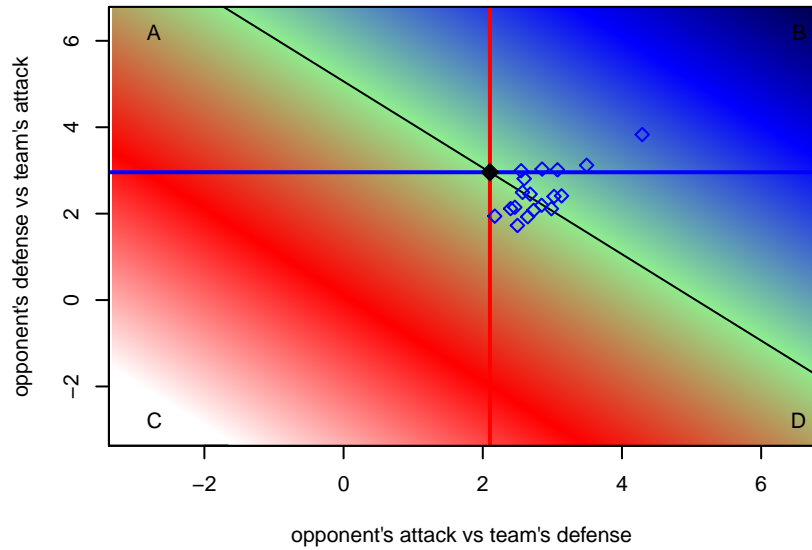

**attack and defense variance (black dot)  
relative to other teams  
and top 10 in region**

**attack and defense rating  
relative to others at age  
and all opponents in last 13 months**

**attack and defense rating  
relative to others at age  
and all opponents in last 13 months**

**Performance relative to 13 month average**

**Performance relative to 13 month average**

Distribution of opponents  
 Red = Lose zone, Blue = Win zone, Green = Even  
 Black line separates win/lose zones