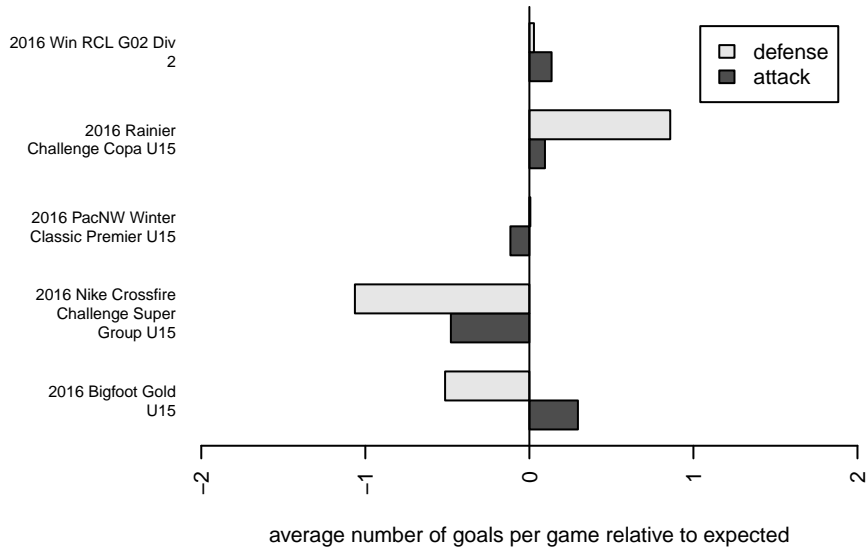

**attack and defense variance (black dot)  
relative to other teams  
and top 10 in region**

**attack and defense rating  
relative to others at age  
and all opponents in last 13 months**

**attack and defense rating  
relative to others at age  
and all opponents in last 13 months**

**Performance relative to 13 month average**

**Performance relative to 13 month average**

Distribution of opponents  
 Red = Lose zone, Blue = Win zone, Green = Even  
 Black line separates win/lose zones