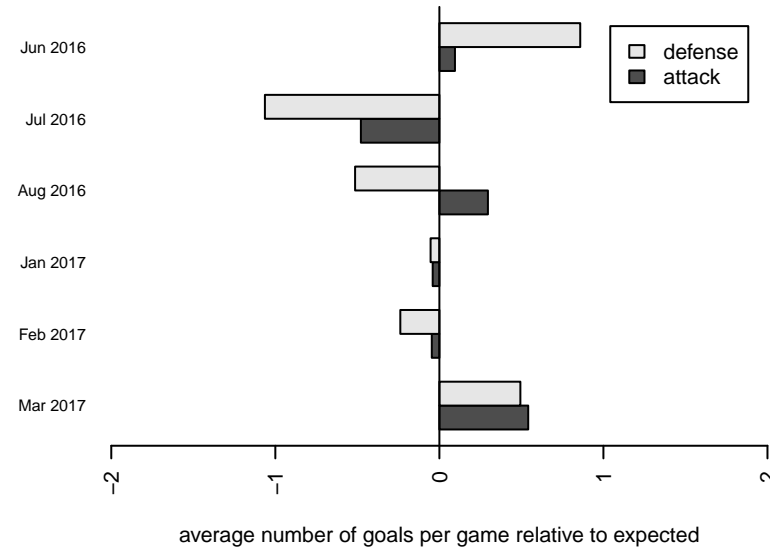

**attack and defense variance (black dot)  
relative to other teams  
and top 10 in region**

**attack and defense rating  
relative to others at age  
and all opponents in last 13 months**

**attack and defense rating  
relative to others at age  
and all opponents in last 13 months**

**Performance relative to 13 month average**

**Performance relative to 13 month average**

Distribution of opponents  
 Red = Lose zone, Blue = Win zone, Green = Even  
 Black line separates win/lose zones