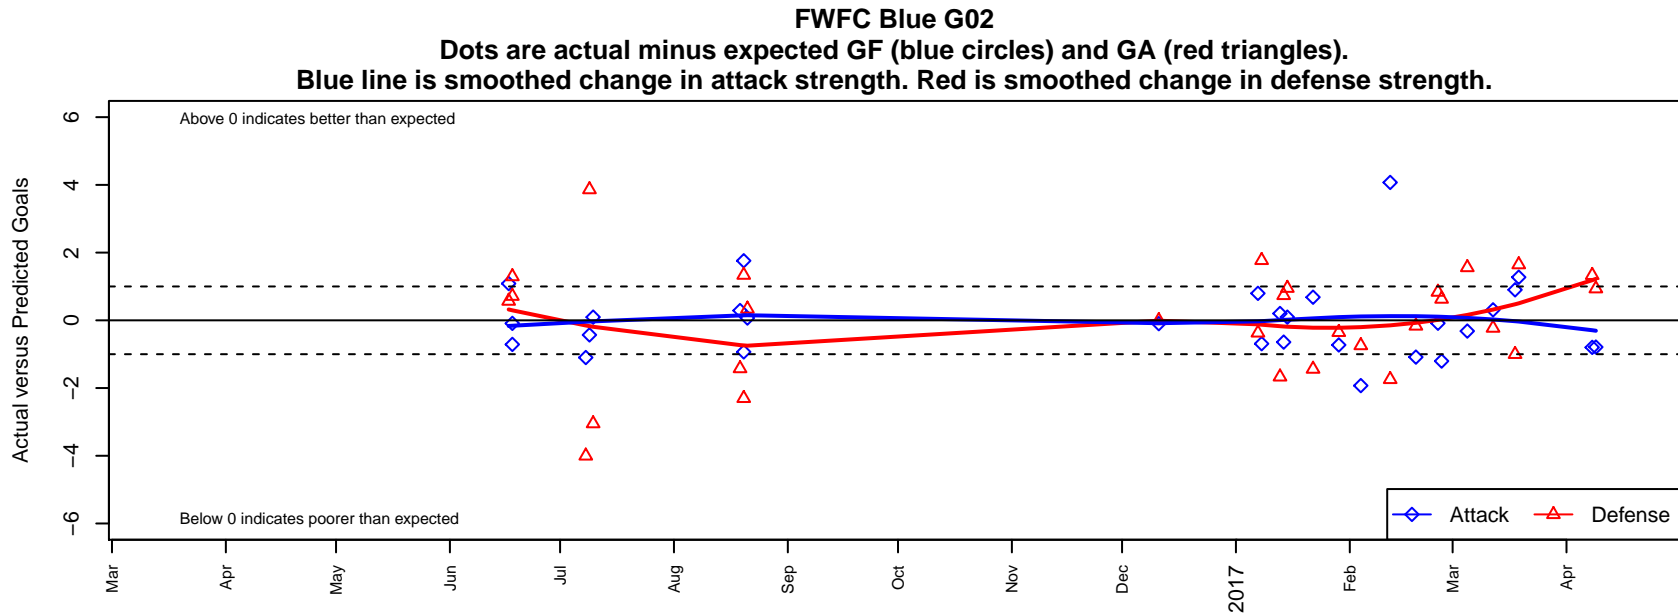

## FWFC Blue G02

Federal Way FC  
 Federal Way, WA  
 G02 total strength=1530  
 attack=19.26 defense=8.19  
 spr league = Win RCL G02 Div 2

alt names used:  
 FEDERAL WAY FC FWFC G02 BLUE (WA)  
 FEDERAL WAY FC FWFC G02 BLUE (WA)  
 FWFC G02 Blue  
 FWFC G02 Blue (A)  
 FWFC G02 Blue (A)  
 FWFC 02 Blue  
 FWFC G02 Blue (A)

**attack and defense variance (black dot)  
relative to other teams  
and top 10 in region**

**attack and defense rating  
relative to others at age  
and all opponents in last 13 months**

**attack and defense rating  
relative to others at age  
and all opponents in last 13 months**

**Performance relative to 13 month average**

**Performance relative to 13 month average**

Distribution of opponents  
 Red = Lose zone, Blue = Win zone, Green = Even  
 Black line separates win/lose zones